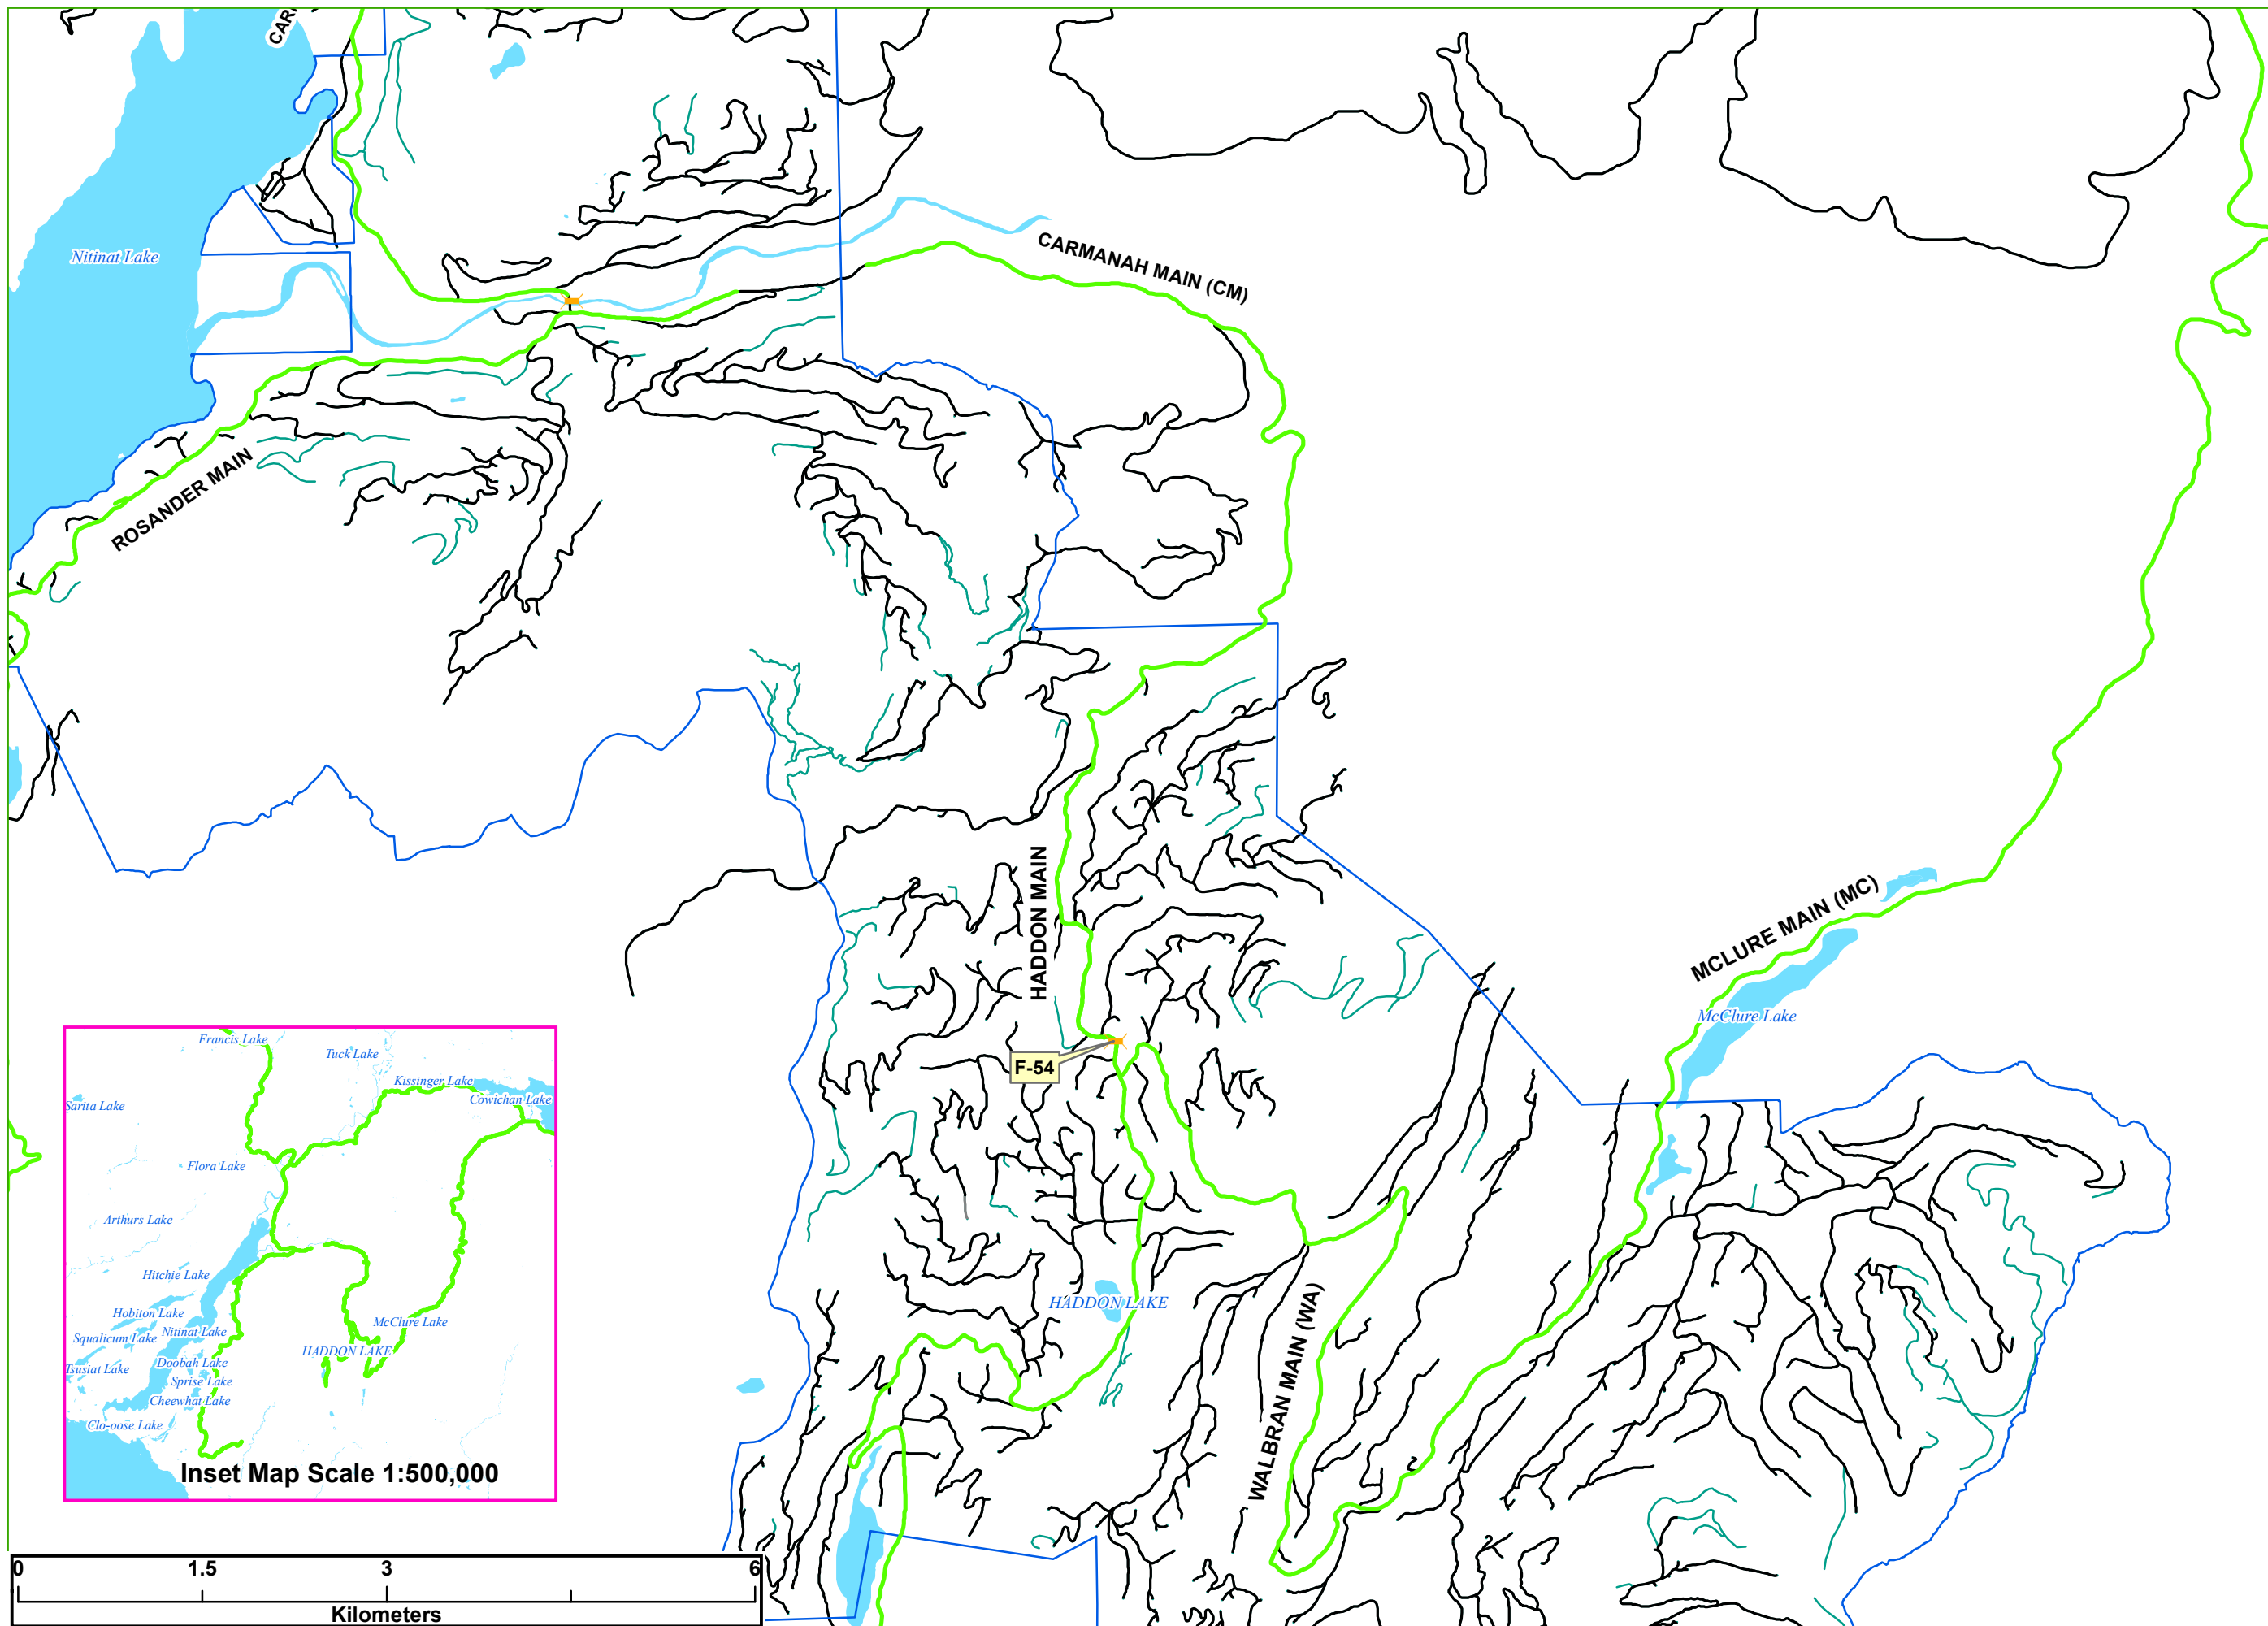

Western Forest Products Inc.
DEFINING A HIGHER STANDARD™

OVERVIEW

Forest Region: Coast
Forest District: South Island
Land District: Renfrew
Cascades: West C
Tenure: TFL44

Map Author: dcvanos
Map Date: April-05-18

1:50,000

Legend

- F-54 Bridge
- Mainlines
- TFL44 Defined Forest Area
- Road - Unknown
- Road - Constructed
- Road - Deactivated
- Oceans & Lakes